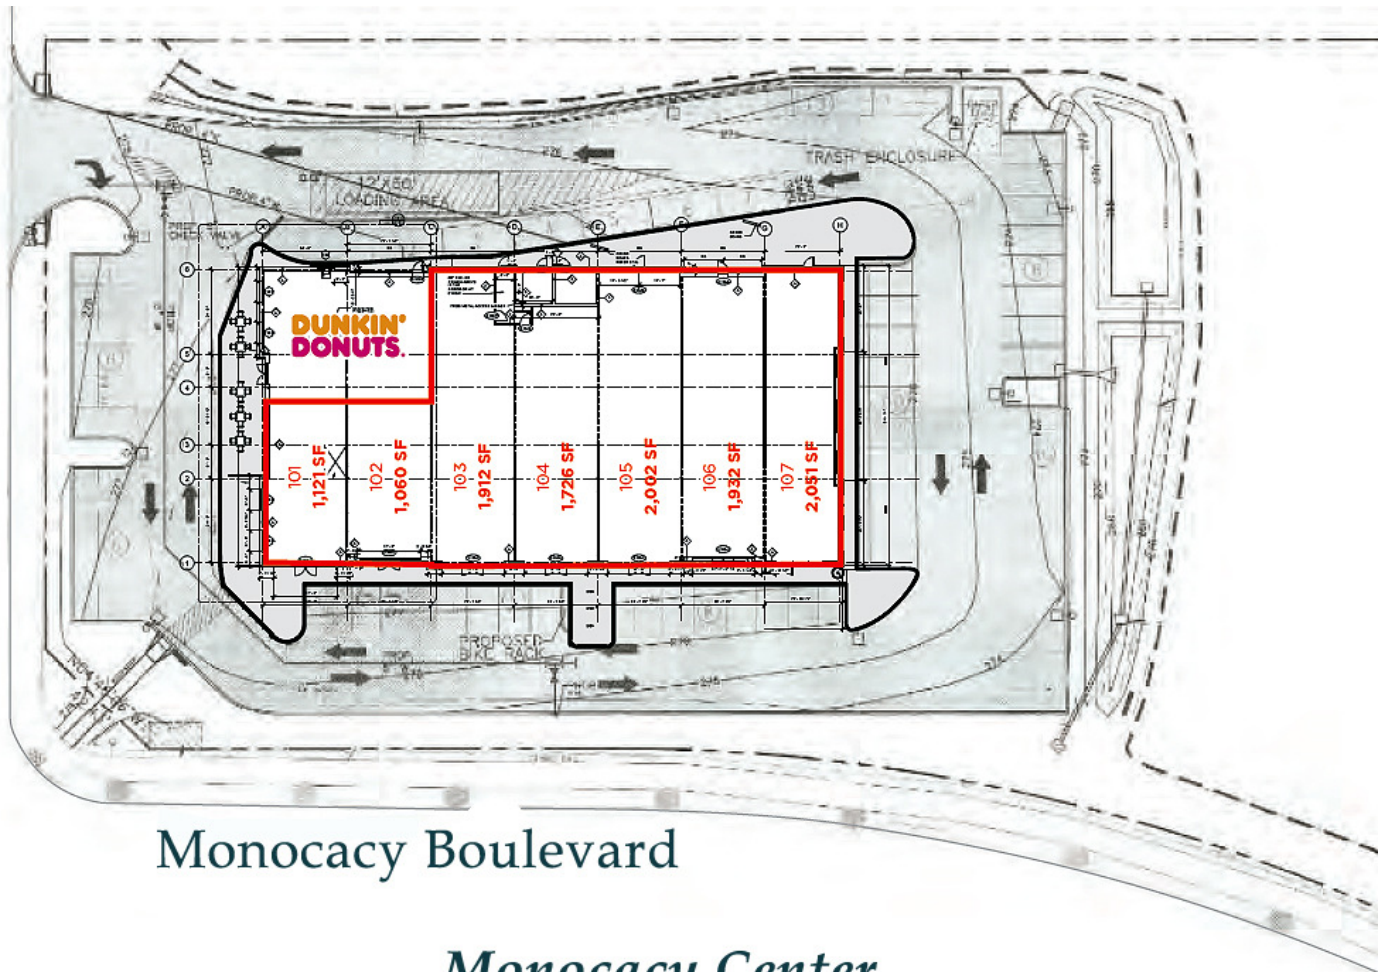

SITE PLAN

MacRo LTD.
COMMERCIAL REAL ESTATE™

FOR LEASE 1800 Monocacy Boulevard, Frederick, MD 21701

Laurel Wood Way

Monocacy Boulevard

Monocacy Center

Disclaimer: Information obtained from sources deemed to be reliable. However, we make no guarantee, warranty or representation. Information, prices, and other data may change without notice.