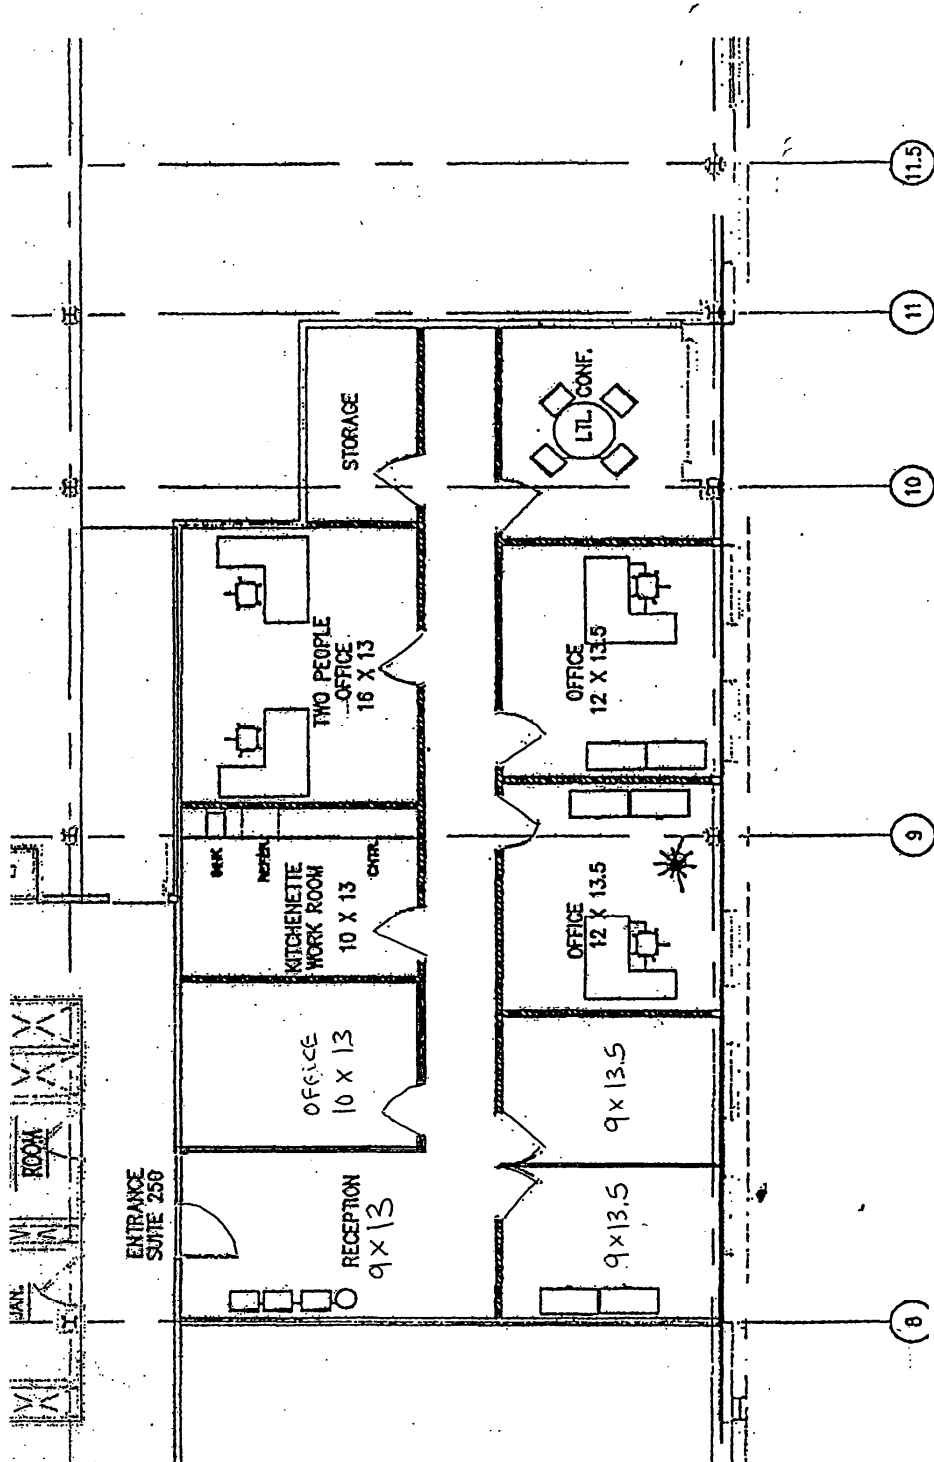

# FLOOR PLAN

FOR LEASE 50 Carroll Creek Way, Suite 250, Frederick, MD 21701

SUITE 250

SCALE = 1/8" = 1'-0"

Disclaimer: Information obtained from sources deemed to be reliable. However, we make no guarantee, warranty or representation. Information, prices, and other data may change without notice.