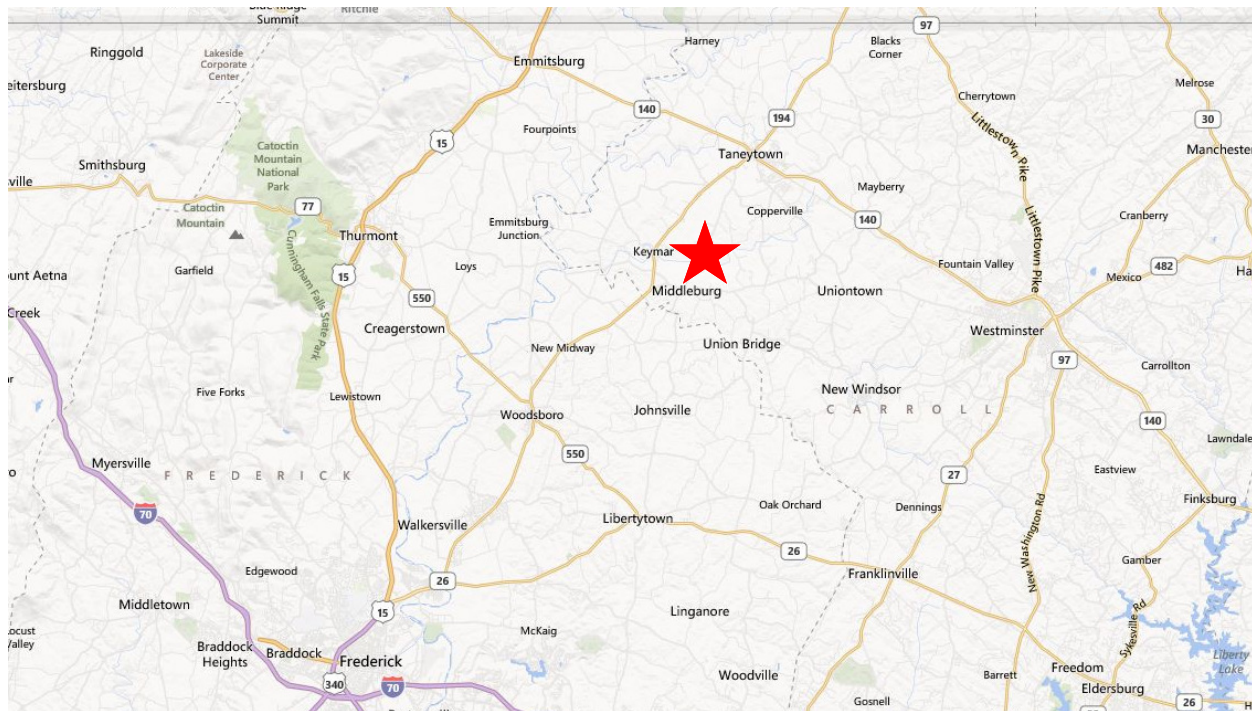

FOR SALE
Crop Farm
Crouse Mill Road
Keymar, MD
\$770,000

Location Map

Disclaimer: Information obtained from sources deemed to be reliable. However, we make no guarantee, warranty or representation. Information, prices, and other data may change without notice.