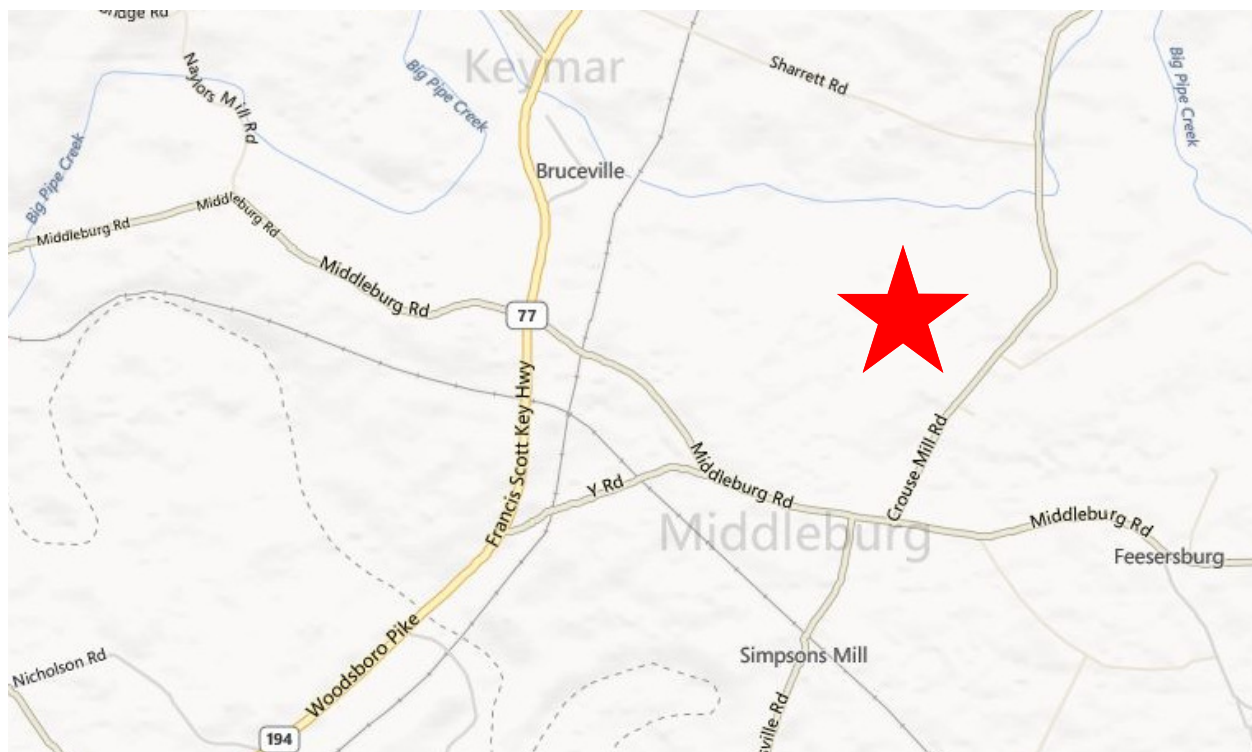

FOR SALE
Crop Farm
Crouse Mill Road
Keymar, MD
\$770,000

Location Map

Disclaimer: Information obtained from sources deemed to be reliable. However, we make no guarantee, warranty or representation. Information, prices, and other data may change without notice.